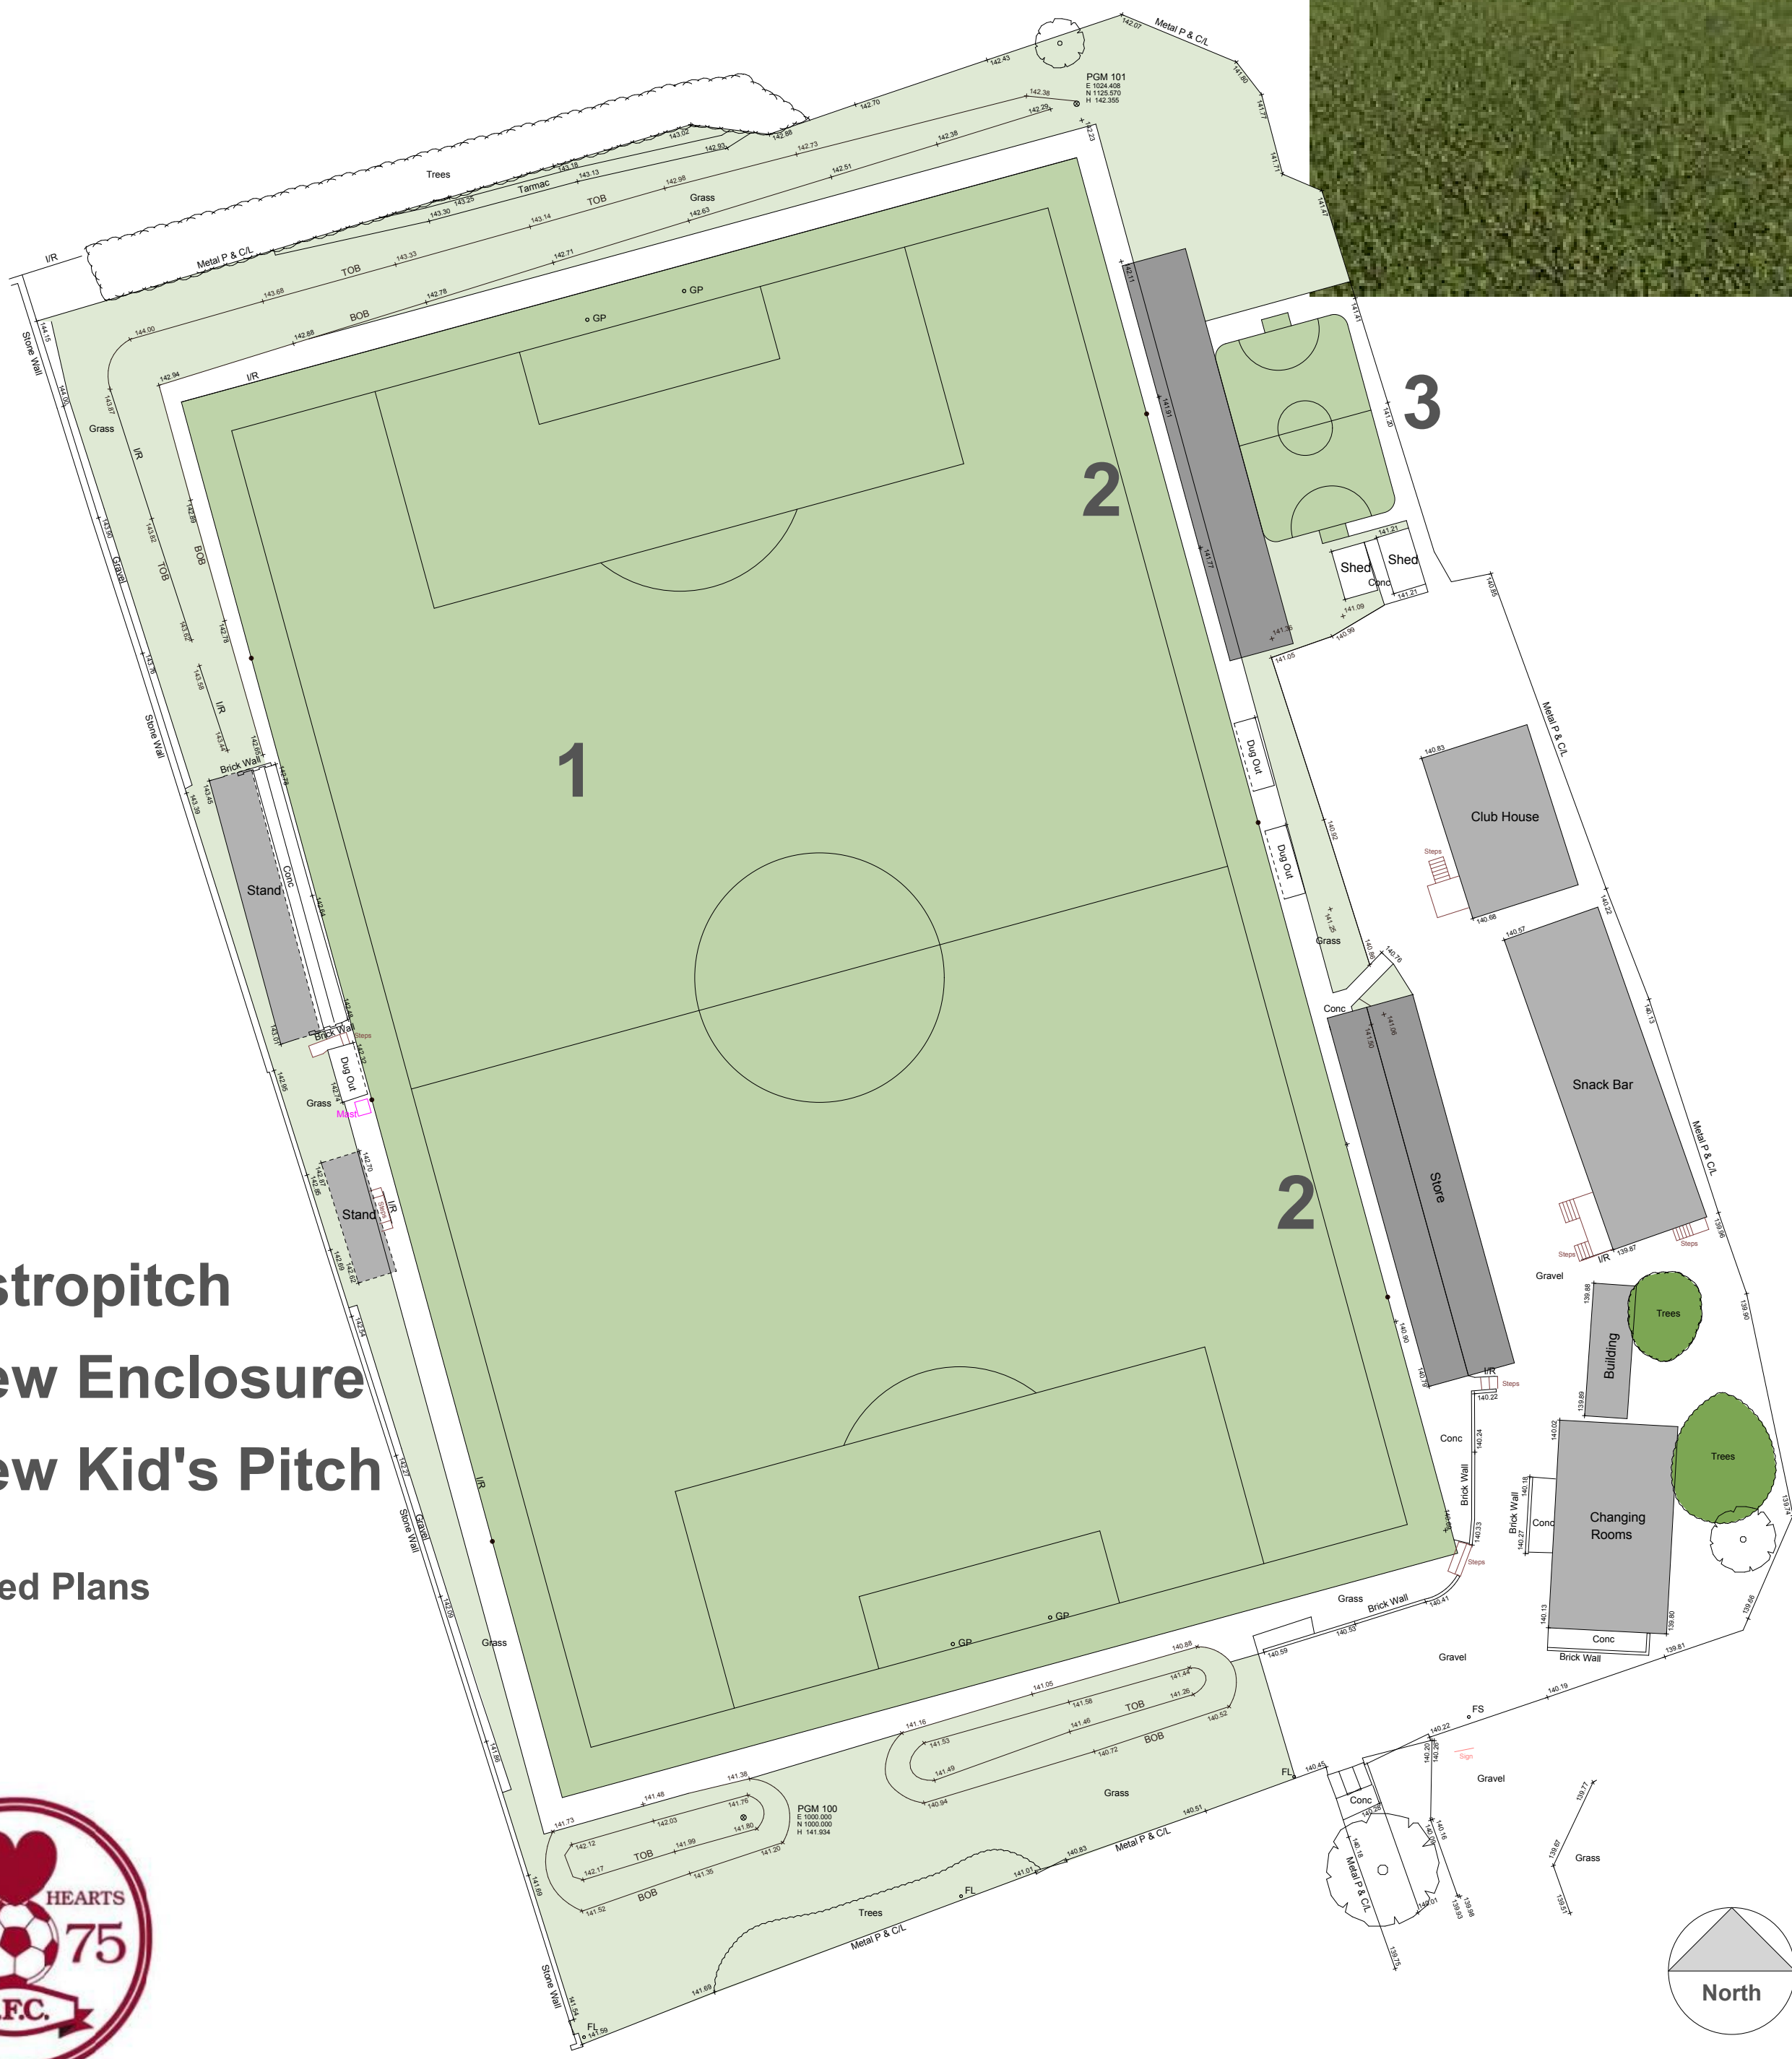

Ground Redevelopment Proposals

Autumn 2015

Visualisation of New Enclosures
Image Copyright Stuart Hannah, Architect

- 1. Astropitch
- 2. New Enclosure
- 3. New Kid's Pitch

Proposed Plans

Section Through Proposed New Enclosure